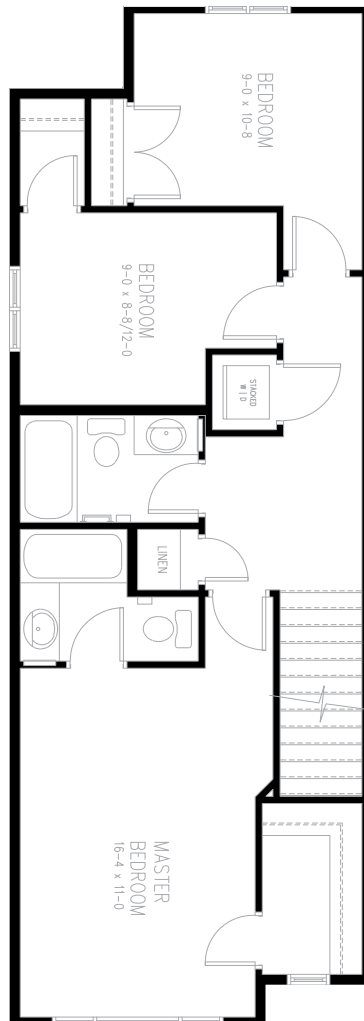

CityLife
homes
by Birchwood

The Jubilee

1584 sq.ft
Two Storey
3 bedrooms / 2.5 baths

www.citylifelifehomes.ca

Main Level
785 sq.ft.

Upper Level
799 sq.ft.

Customize With Structural Options:

- Larger kitchen with island
- Main floor laundry
- Great room desk
- Rear entry closet & bench
- Larger bedroom closet
- Larger main bathroom
- Master suite extension
- Larger 3 piece ensuite
- 4 piece master ensuite
- 5 piece master ensuite