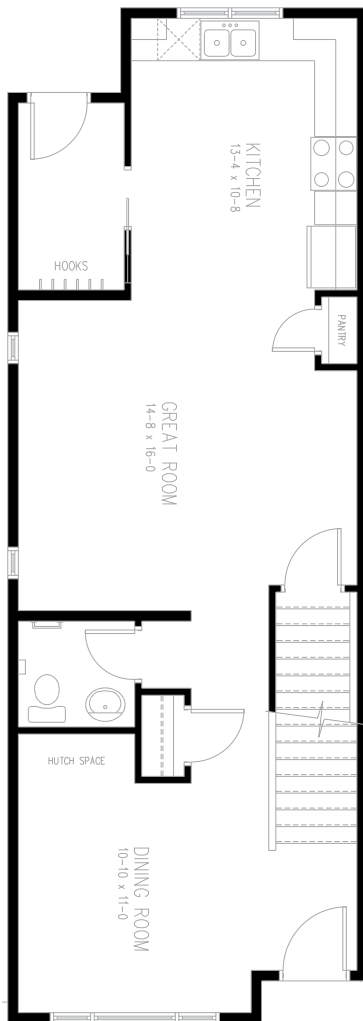

CityLife
homes
by Birchwood

The Jubilee

1584 sq.ft
Two Storey
3 bedrooms / 2.5 baths

www.citylifelifehomes.ca

Main Level
785 sq.ft.

Upper Level
799 sq.ft.

Customize With Structural Options:

- Larger kitchen with island
- Main floor laundry
- Great room desk
- Rear entry closet & bench
- Larger bedroom closet
- Larger main bathroom
- Master suite extension
- Larger 3 piece ensuite
- 4 piece master ensuite
- 5 piece master ensuite